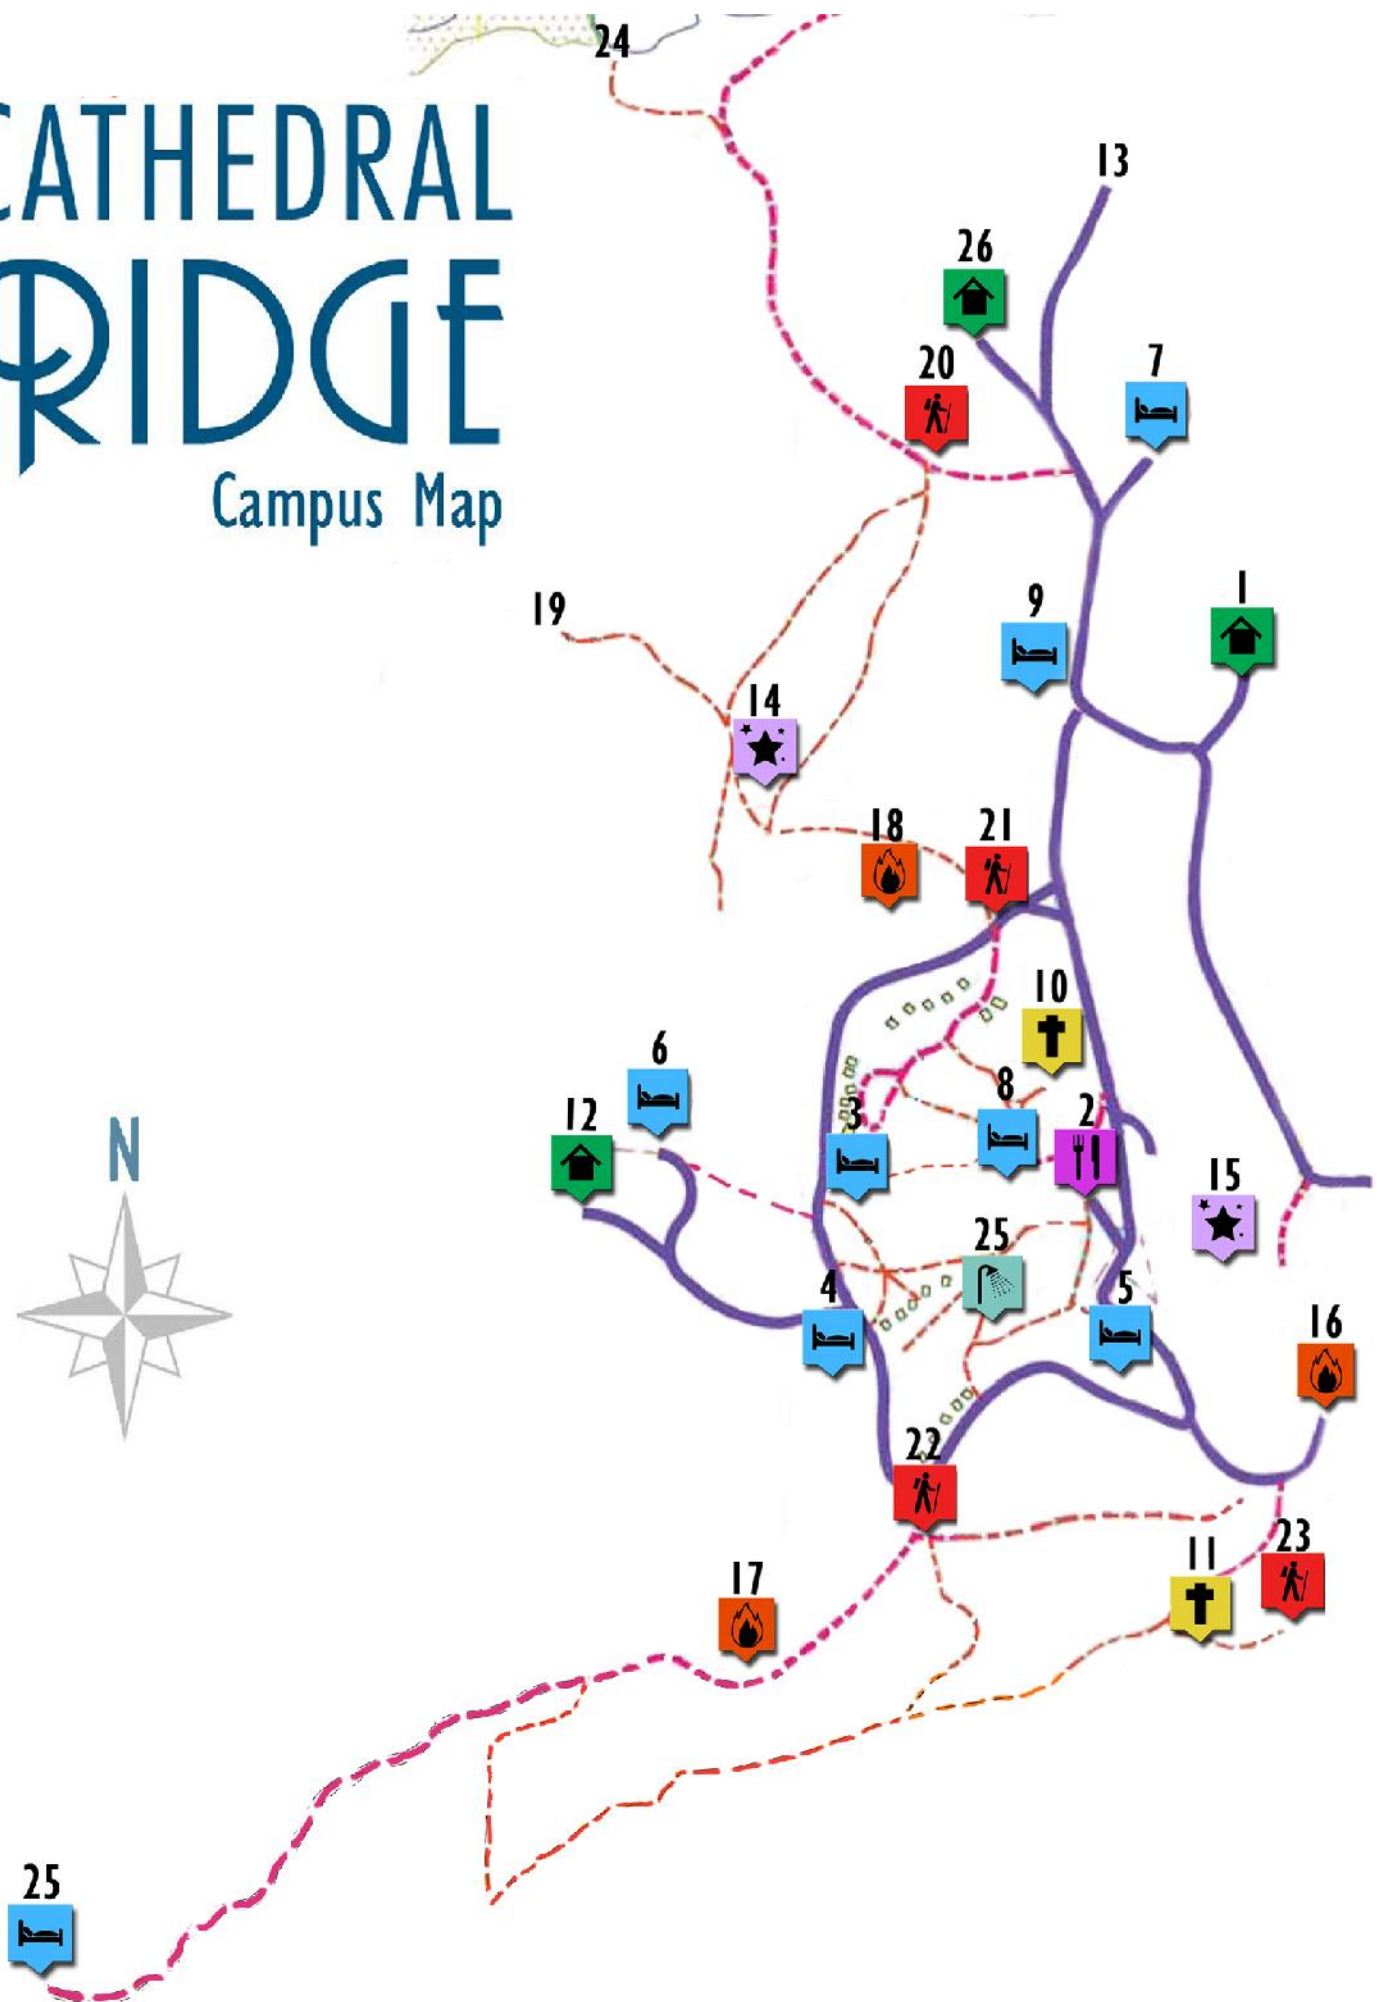

CATHEDRAL RIDGE

Campus Map

CATHEDRAL RIDGE

Campus
Map
Legend

Building (General)

Dining

Trail Head

Bathhouse

Activity

Chapel

Sleeping Lodge

Fire Ring

Icons

- 1 Welcome Center
- 2 Sage Hall
- 3 Aster Cabin
- 4 Bluebell Cabin
- 5 Lupine Lodge
- 6 Barberry Cottage
- 7 Snowberry Cottage
- 8 Arnica House
- 9 Gooseberry Cottage
- 10 Ponderosa Chapel
- 11 Aspen Chapel
- 12 Maintenance
- 13 Maintenance Yard
- 14 Low Ropes
- 15 Recreation Field
- 16 East Fire Ring
- 17 West Fire Ring
- 18 North Fire Ring
- 19 Gazebo
- 20 Beaver Trail Head
- 21 Gazebo Trail Head
- 22 Places to Ponder/ Ridge Trail Head
- 23 Rule Creek Trail Head
- 24 Beaver Pond
- 25 Hermitage
- 26 Elderberry Vicarage