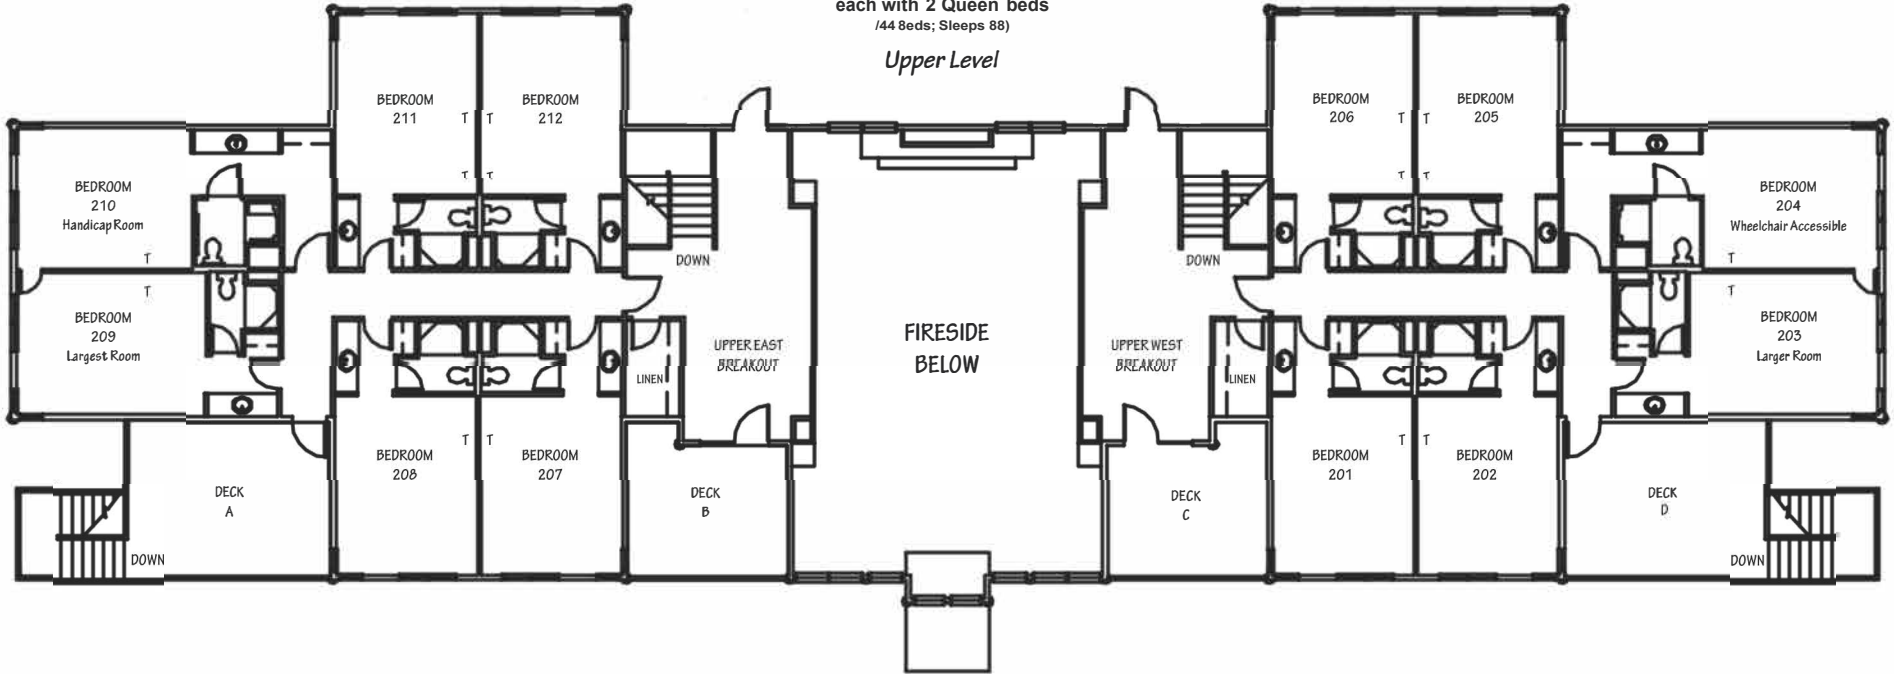

LUPINE LODGE

22 Hotel Style Rooms
each with 2 Queen beds
(44 Beds; Sleeps 88)

Upper Level

Main Level